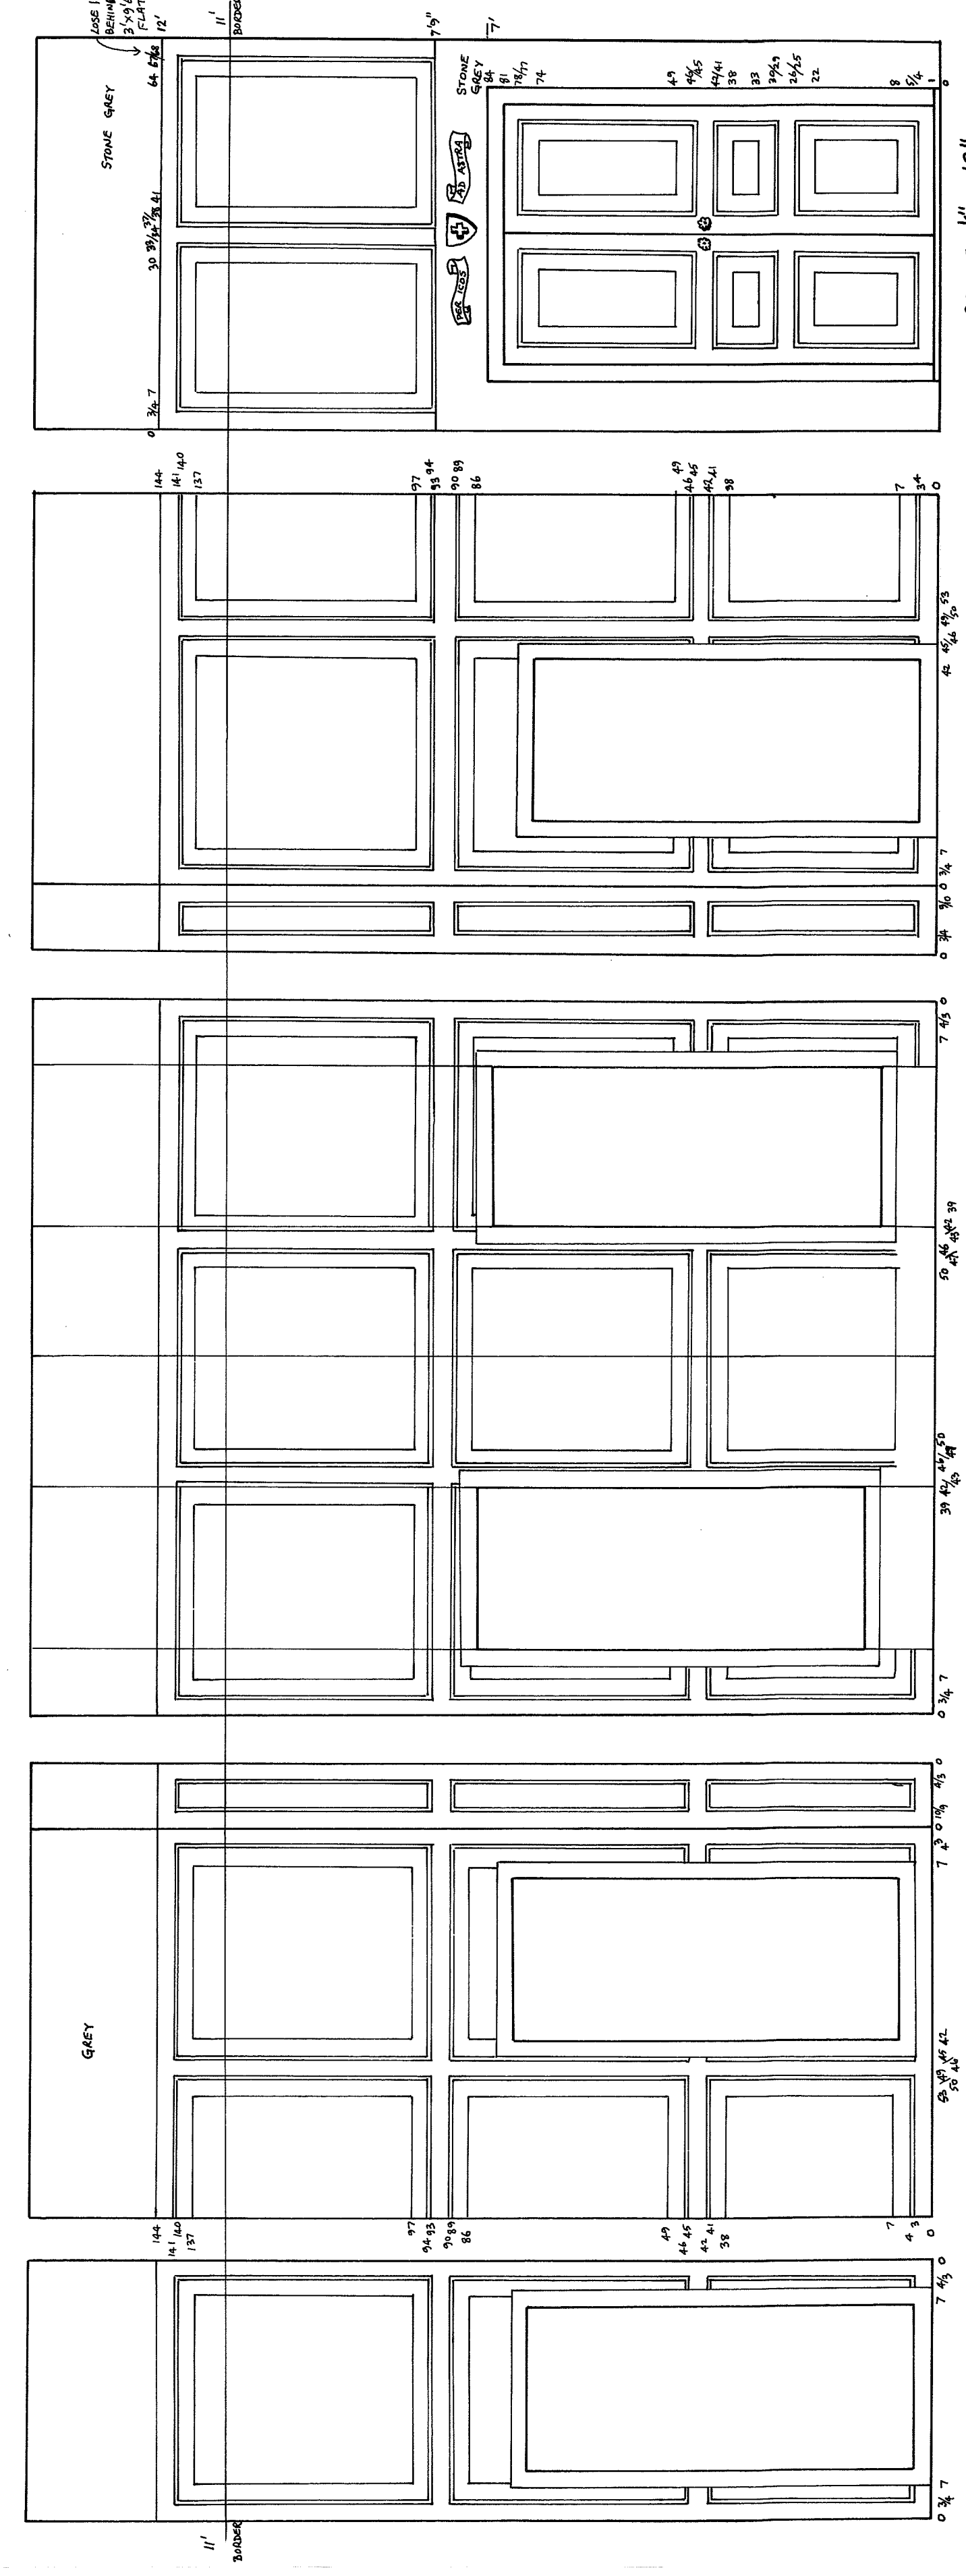

RUDDIGORE ACT I

I.C.O.S. BUDLEIGH SALTERTON AUGUST 1973 © NIGEL STEVENS

NOTES

PICTURES DOUBLE SIDED - CENTRALLY MOUNTED
IN 1" REFRILLS

NO BORDERS TO PICTURE ENTRANCES AS, WITH
EXCEPTION OF SIR RODRIGUEZ, THEY ARE USED IN D.O.O.

FLATS PAINTED AS DARK BROWN PANELLING TO
AID AND SPRAY LIGHT TO GIVE EFFECT OF DARK
ROOM AT NIGHT

CHAMBELEER - SIMPLE HOOD AND IRON HOOP AS STUNNA

RUDDIGORE ACT 2