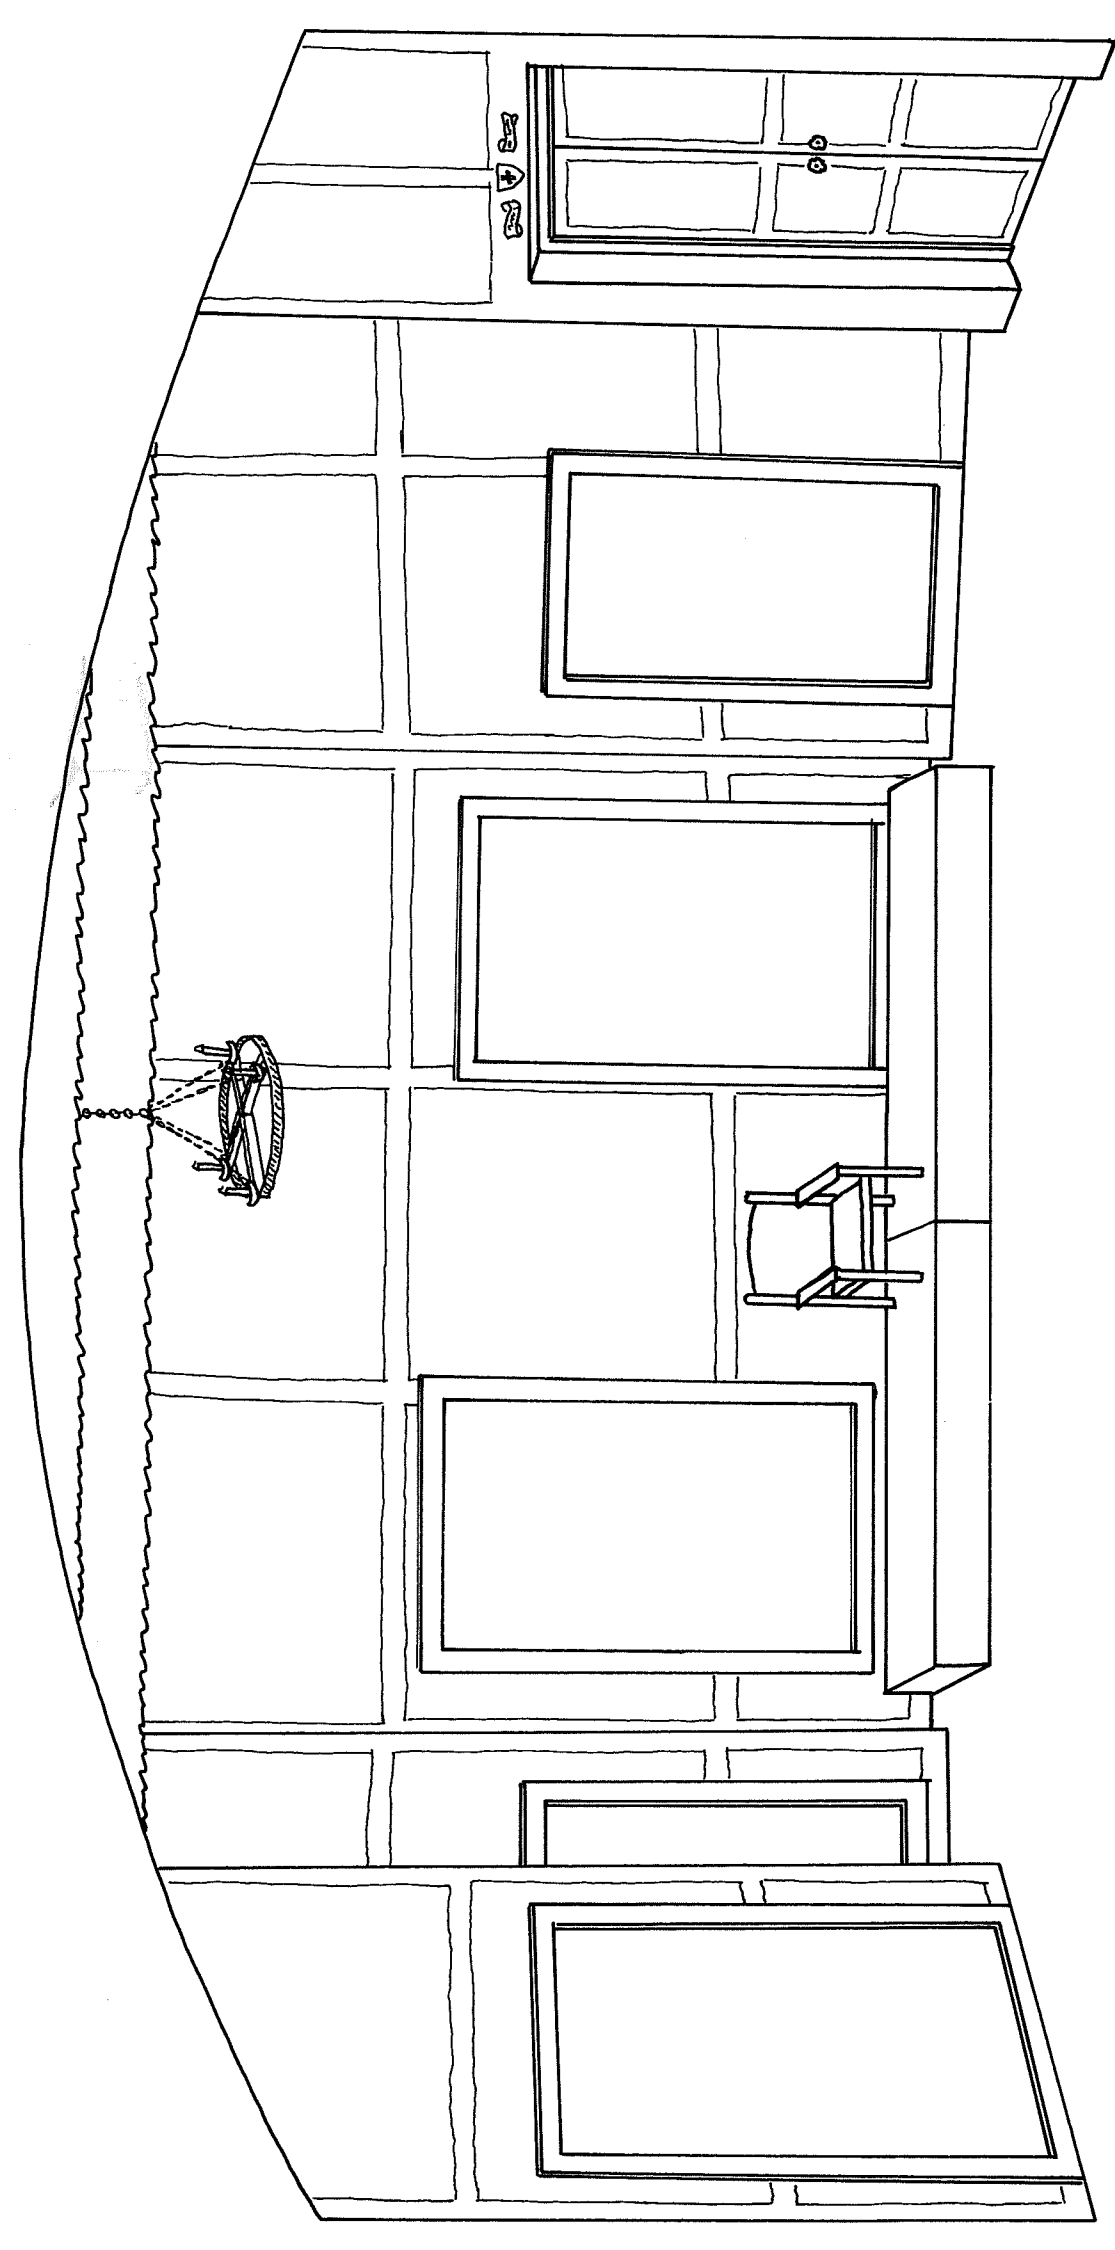

RUDDIGORE ACT I

I.C.O.S. BUDLEIGH SALTERTON AUGUST 1973 © NIGEL STEVENS

NOTES

PICTURES DOUBLE SIDED - CENTRALLY MOUNTED
IN 1" REFRILLS

NO BORDERS TO PICTURE ENTRANCES AS, WITH
EXCEPTION OF SIR RODRIGUEZ, THEY ARE USED IN D.O.O.

FLATS PAINTED AS DARK BROWN PANELLING TO
AID AND SPRAY LIGHT TO GIVE EFFECT OF DARK
ROOM AT NIGHT

CHAMBELEER - SIMPLE HOOD AND IRON HOOP AS STUNNA

RUDDIGORE ACT 2