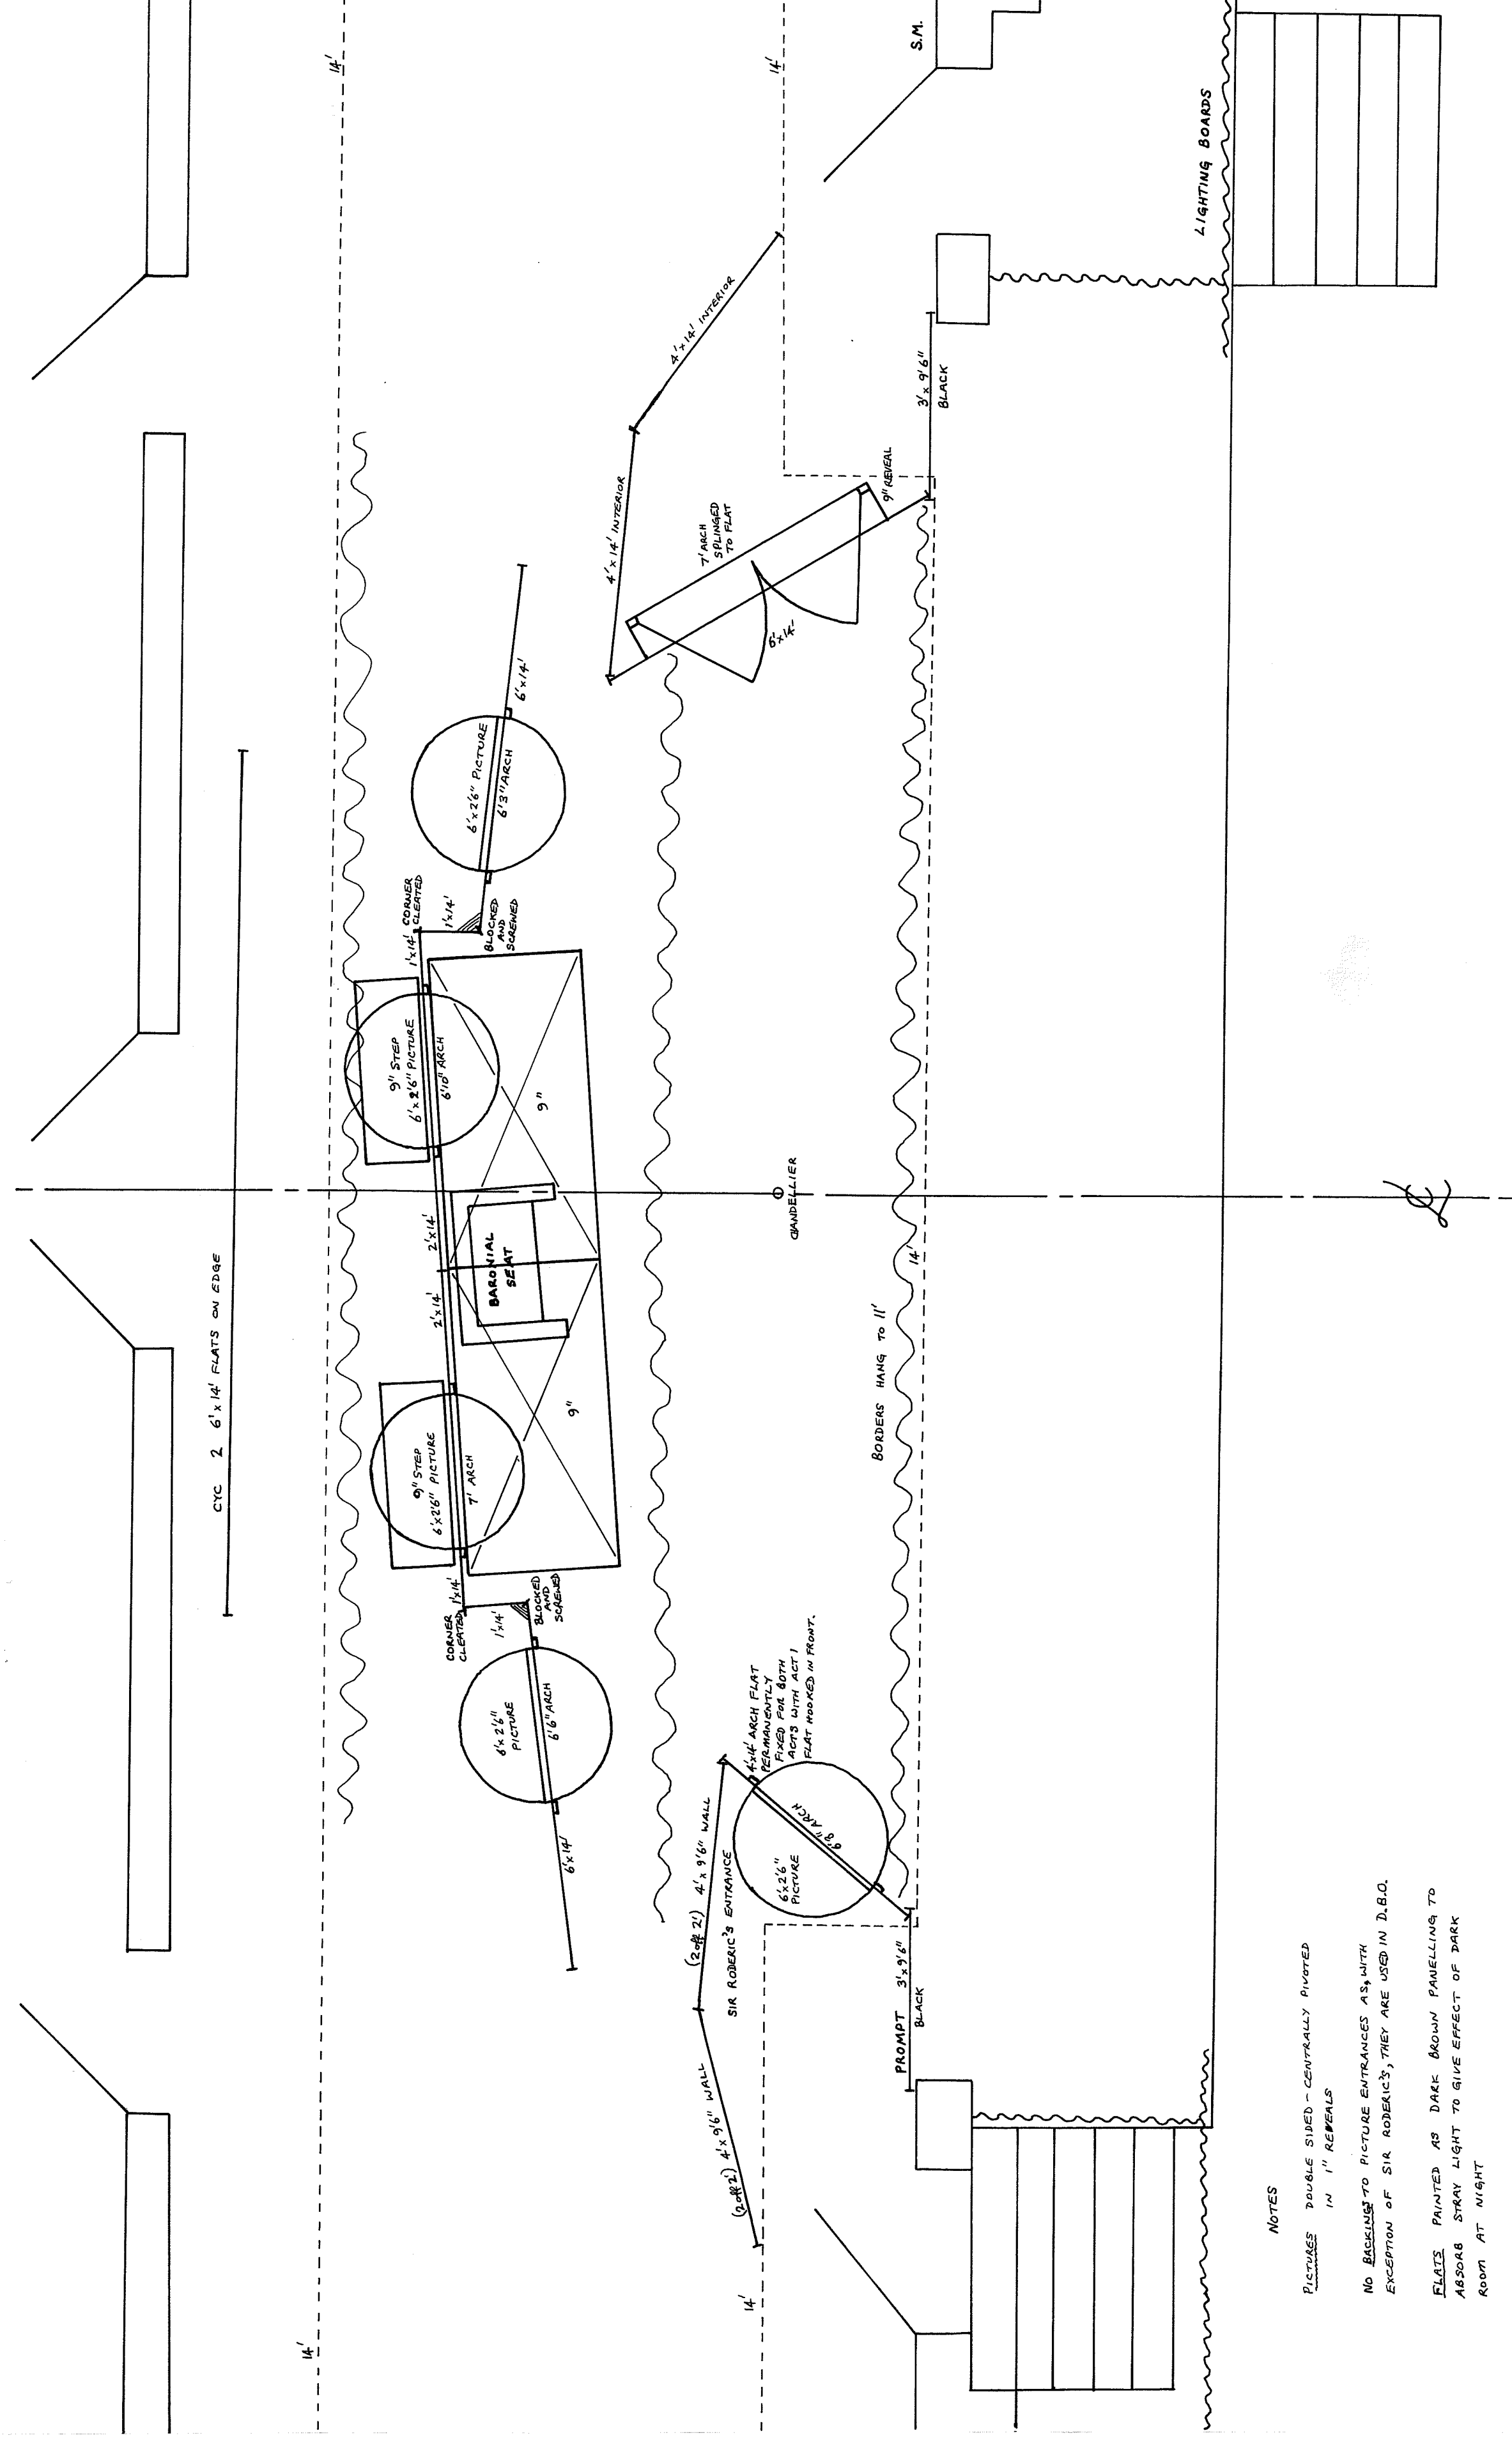

RUDDIGORE ACT I

I.C.O.S. BUDLEIGH SALTERTON AUGUST 1973 © NIGEL STEVENS

NOTES

PICTURES DOUBLE SIDED - CENTRALLY MOUNTED
IN 1" REFRILLS

NO BORDERS TO PICTURE ENTRANCES AS, WITH
EXCEPTION OF SIR RODRIGUEZ, THEY ARE USED IN D.O.O.

FLATS PAINTED AS DARK BROWN PANELLING TO
AID AND SPRAY LIGHT TO GIVE EFFECT OF DARK
ROOM AT NIGHT

CHAMBELEER - SIMPLE HOOD AND IRON HOOP AS STUNNA

RUDDIGORE ACT 2