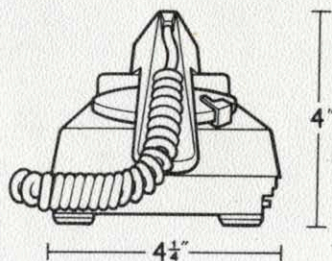

TONE CALLER A new type of calling signal. Instead of a conventional bell, a tone caller is fitted. This produces a pleasant intermittent warbling note.

VOLUME CONTROL Set to one side of the telephone, it enables the user to adjust the volume of the tone caller. There are three settings - SOFT - < - and LOUD. The position marked < indicates that the volume of the warbling tone will build up from soft to loud over a period.

CARRYING HANDLE The receiver rest forms a convenient means of carrying the Trimphone.

LUMINOUS DIAL For immediate location in the dark, the figures are illuminated by the glow of the dial plate.

Weight of handset $5\frac{1}{2}$ oz.
Complete weight 2 lbs.