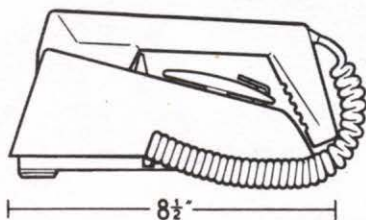

TONE CALLER A new type of calling signal. Instead of a conventional bell, a tone caller is fitted. This produces a pleasant intermittent warbling note.

VOLUME CONTROL Set to one side of the telephone, it enables the user to adjust the volume of the tone caller. There are three settings - SOFT - < - and LOUD. The position marked < indicates that the volume of the warbling tone will build up from soft to loud over a period.

CARRYING HANDLE The receiver rest forms a convenient means of carrying the Trimphone.

LUMINOUS DIAL For immediate location in the dark, the figures are illuminated by the glow of the dial plate.

Weight of handset $5\frac{1}{2}$ oz.
Complete weight 2 lbs.