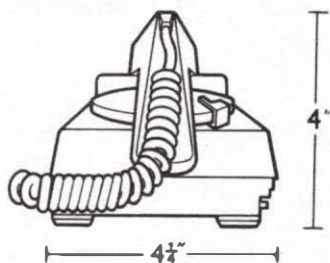

TONE CALLER A new type of calling signal. Instead of a conventional bell, a tone caller is fitted. This produces a pleasant intermittent warbling note.

VOLUME CONTROL Set to one side of the telephone, it enables the user to adjust the volume of the tone caller. There are three settings - SOFT - < - and LOUD. The position marked < indicates that the volume of the warbling tone will build up from soft to loud over a period.

CARRYING HANDLE The receiver rest forms a convenient means of carrying the Trimphone.

LUMINOUS DIAL For immediate location in the dark, the figures are illuminated by the glow of the dial plate.

Weight of handset $5\frac{1}{2}$ oz.
Complete weight 2 lbs.