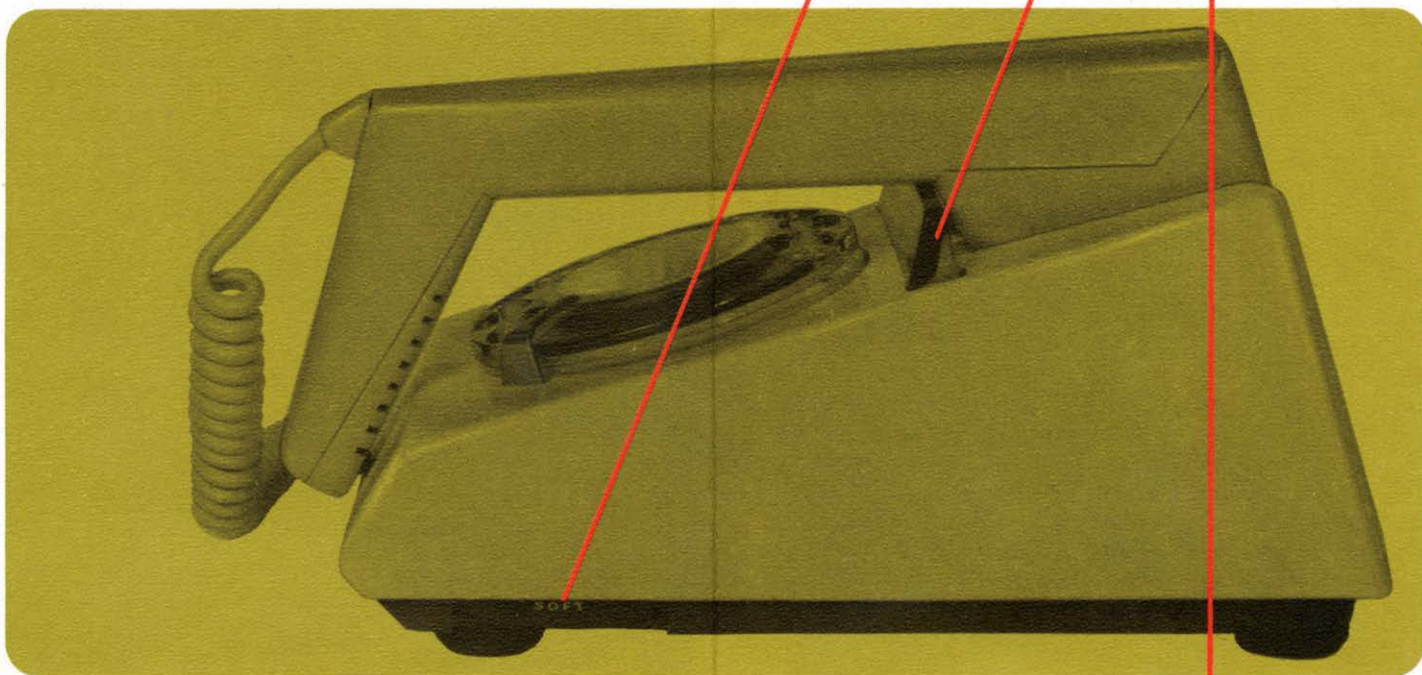

1 BLUE

2 GREEN

UNIQUE DESIGN

The Trimphone is styled on modern clean-cut lines. It is light, elegant, easy to handle and departs from conventional design by having the handset along the length of the instrument.

TONE CALLER A new type of calling signal. Instead of a conventional bell, a tone caller is fitted. This produces a pleasant intermittent warbling note.

VOLUME CONTROL Set to one side of the telephone, it enables the user to adjust the volume of the tone caller. There are three settings - SOFT - < - and LOUD. The position marked < indicates that the volume of the warbling tone will build up from soft to loud over a period.

CARRYING HANDLE The receiver rest forms a convenient means of carrying the Trimphone.

LUMINOUS DIAL For immediate location in the dark, the figures are illuminated by the glow of the dial plate.

Weight of handset $5\frac{1}{2}$ oz.
Complete weight 2 lbs.